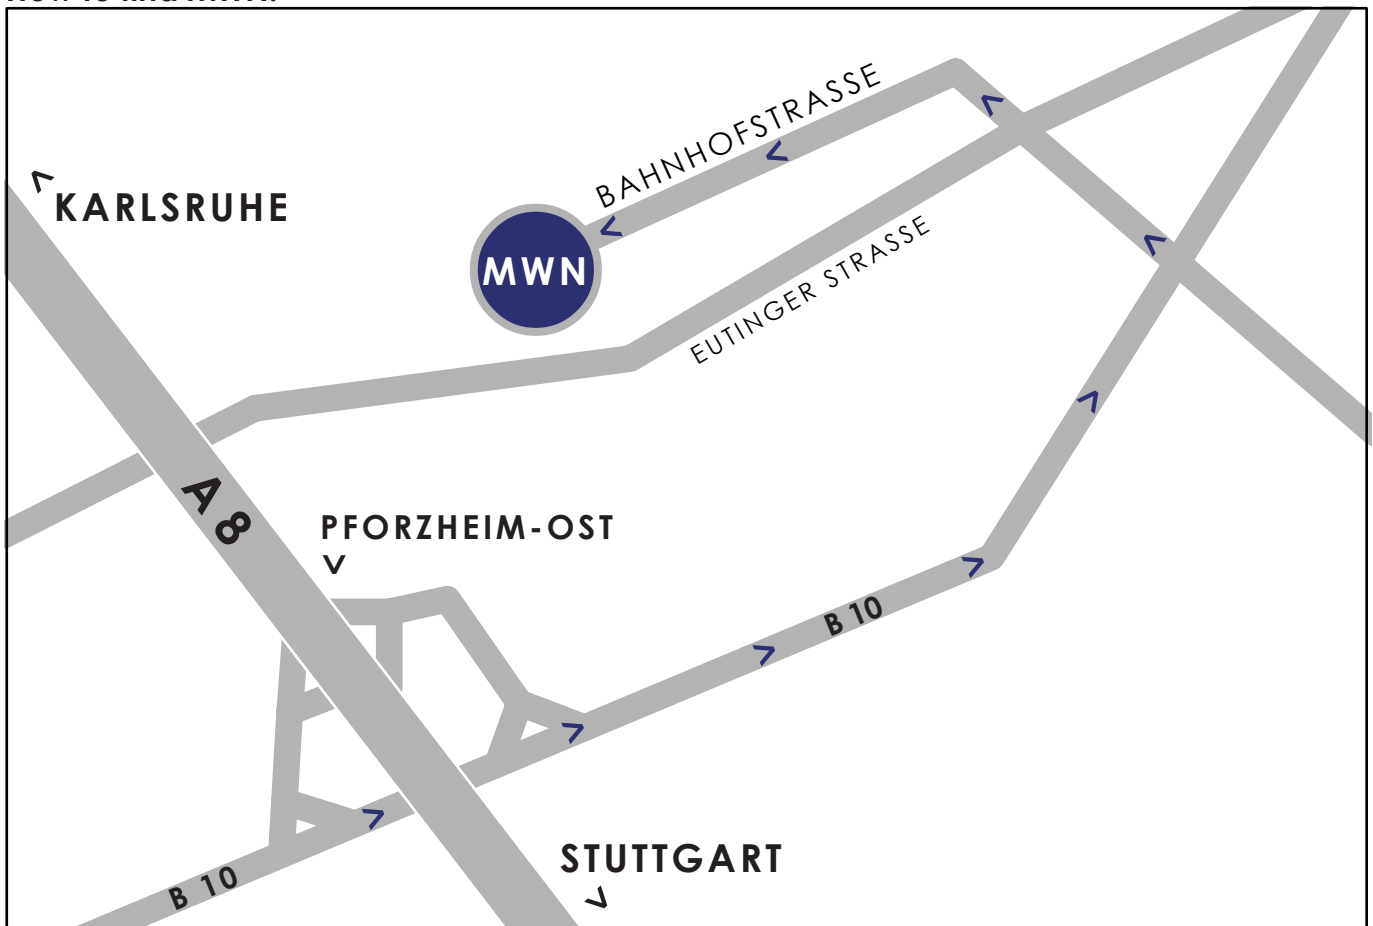

How to find MWN:

How to find MWN:

- Leave highway A 8 at Exit "Pforzheim-Ost".
- Turn left to B 10 direction to "Niefern".
- Take the next possible turn to the left (Niefern Vorort).
You are now in "Bahnhofstrasse".
- Take the 2nd street to the left (before railway bridge) and continue on "Bahnhofstrasse" to MWN.